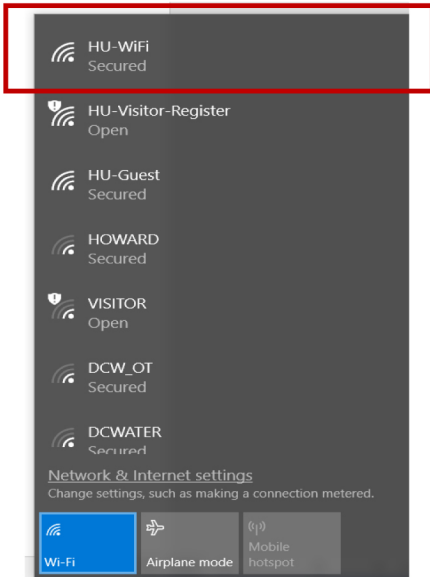

How to Connect to 'HU-Wifi'

1. Choose the 'HU-Wifi'

3. Type in your HU log-in credentials, click 'OK'

2. Click on 'Connect'

4. That's It! You are now connected to the 'HU-Wifi' System.