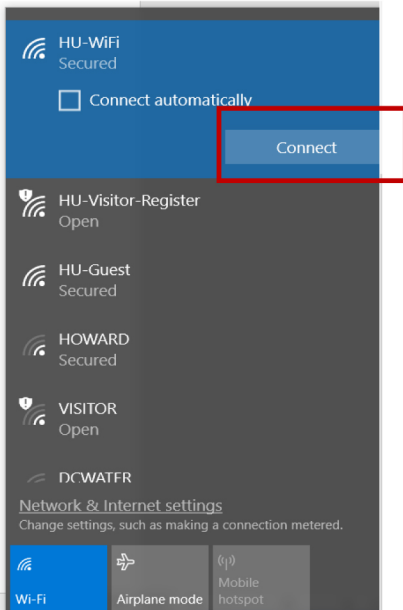

How to Connect to 'HU-Wifi'

1. Choose the 'HU-Wifi'

3. Type in your HU log-in credentials, click 'OK'

2. Click on 'Connect'

4. That's It! You are now connected to the 'HU-Wifi' System.