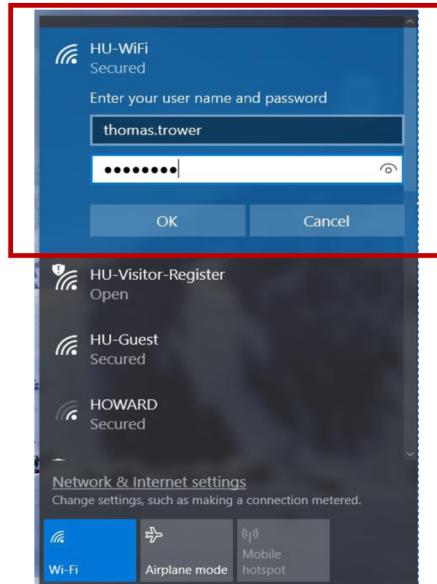

How to Connect to 'HU-Wifi'

1. Choose the 'HU-Wifi'

3. Type in your HU log-in credentials, click 'OK'

2. Click on 'Connect'

4. That's It! You are now connected to the 'HU-Wifi' System.